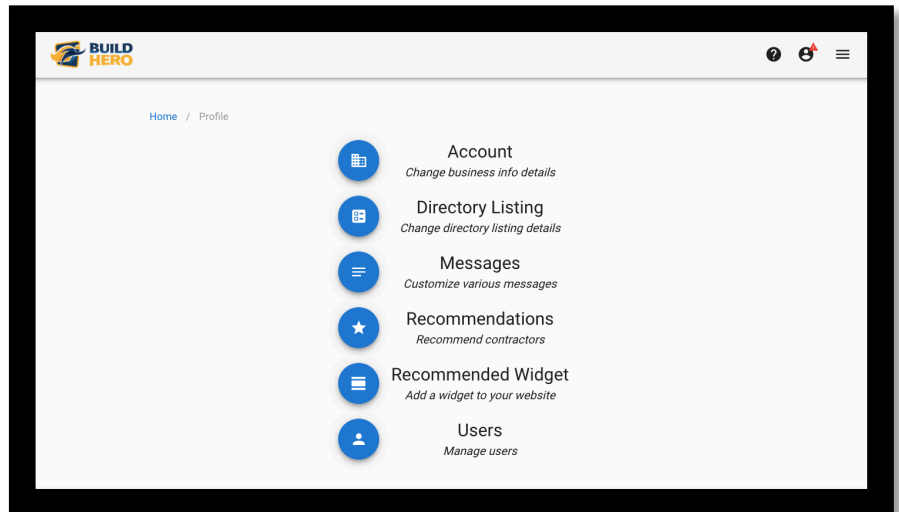

Recommendations:

To recommend a **contractor, supplier, or service provider** simple click the star to the right of their name.

This Does Two Things:

- It will allow them to be pulled up in your company or your **directory widget** if used.
- It will show on their **public directory profile** that you recommend them.

“Easier Remodel Projects”