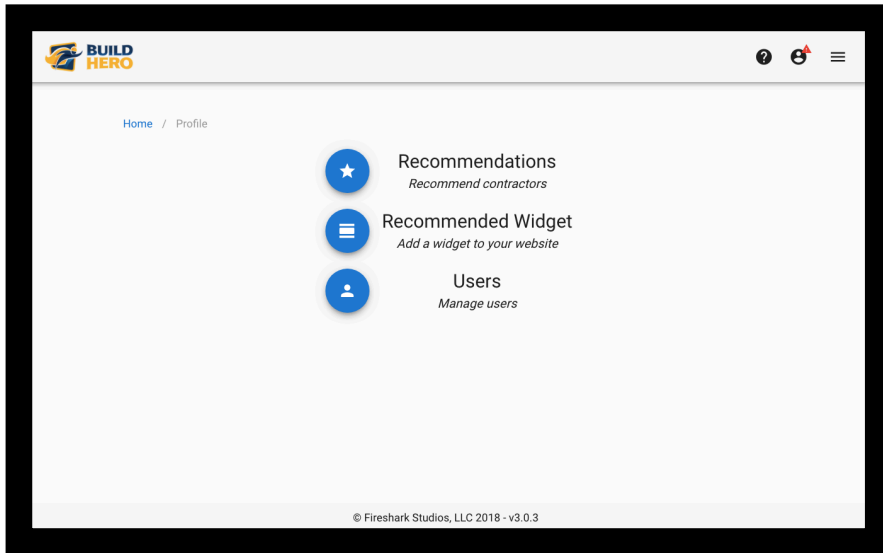

Profile Page Items:

When registering your account if you turned on:

- I want to bid on projects.
- I want to be listed in the directory.

Your profile page will have additional options under it. They are shown below.

Non-Bidder or Directory Listing:

If you had left those two options unchecked your profile page will look like the one on the left.

*Many times we refer to these users as a **“homeowner or customer”**.

This Profile Includes:

- **Recommendations:** This area allows you to recommend another user in Build Hero. I.E. – A contractor, supplier, or service provider.
- **Recommended Widget:** This area allows you to copy a directory widget onto your website.
- **Users:** This allows you to add additional users. **“Full or Limited”** users. (Discussed further in this section)